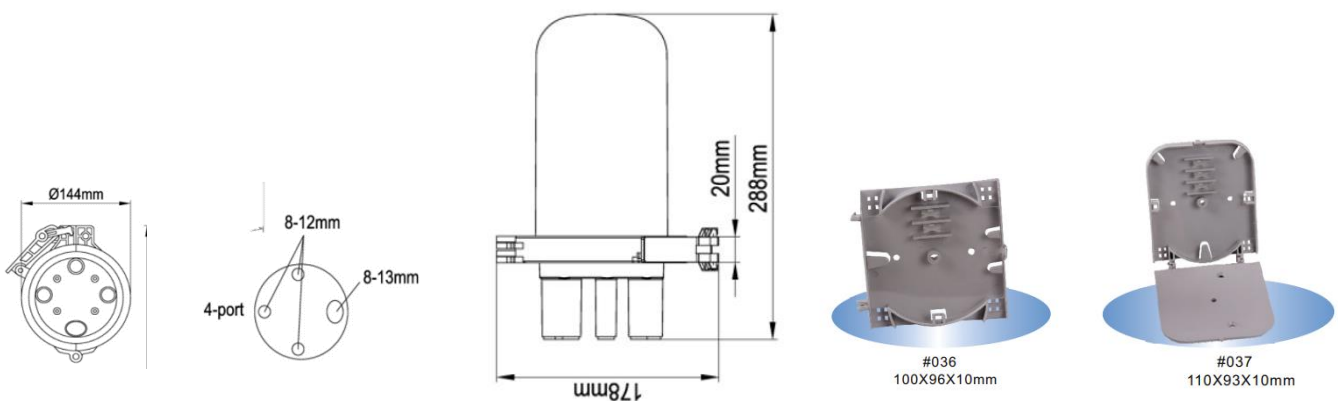

#### Features

- ◆ Advanced internal structure design.
- ◆ Easy to re-enter, it never requires re-entry tool kit.
- ◆ The closure is spacious enough for winding and storing fibers.
- ◆ Fiber Optic Splice Trays (FOSTs) are design in SLIDE-IN-LOCK and its opening angle is about 90°.
- ◆ The curved diameter meets with international standard.
- ◆ Easy and fast to increase and reduce FOSTs.
- ◆ Innovative elastic intergrated seal fitting.
- ◆ The FOST base is provided with an oval inlet/outlet port.

#### Dimension

#### Specification

1	Closure Capacity:	24 Cores	48 Cores
2	Cable Port:	1*Oval port: $\Phi 8$ - $\Phi 13$ mm	3*round port: $\Phi 8$ - $\Phi 12$ mm
3	Material:	PP	
4	Protection Grade:	IP68	
5	Mounting Method:	Aerial, Wall, Pole, Underground	
6	Splice Trays	3pcs (4-8f per tray)	4pcs (6-12f per tray)
7	Dimension:	H288mm*D144mm	
8	Operation temperature:	-40~+65 °C	