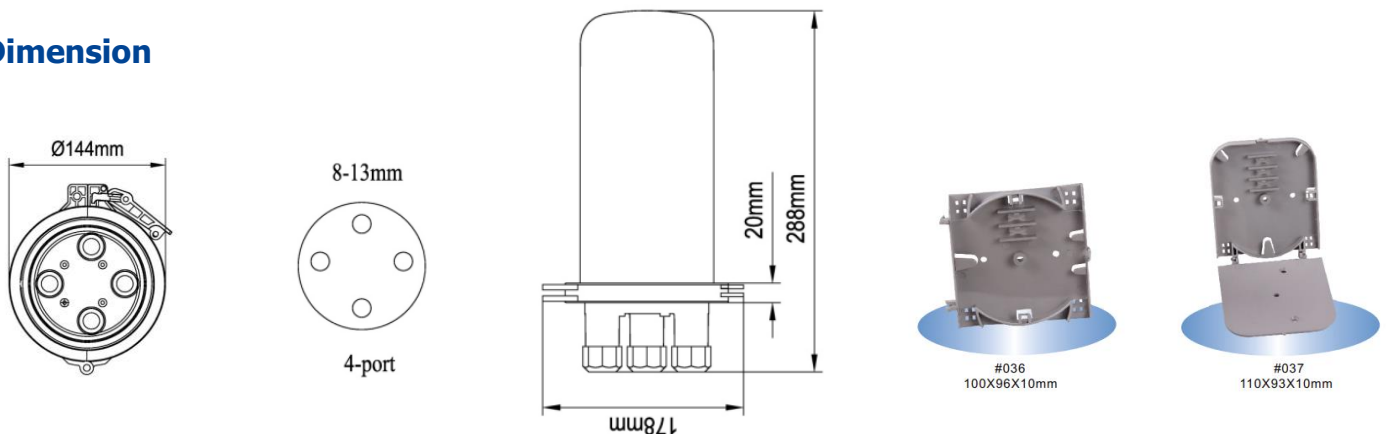

#### Features

- ◆ Advanced internal structure design
- ◆ Easy and fast to fix fiber cable
- ◆ The closure is spacious enough for winding and storing fibers
- ◆ Fiber Optic Splice Trays (FOSTs) are design in SLIDE-INLOCK and its opening angle is about 90°
- ◆ The curved diameter meets with international standard
- ◆ Easy and fast to increase and reduce FOSTs
- ◆ Innovative elastic intergrated seal fitting

#### Dimension

#### Specification

1	Closure Capacity:	24 Cores	48 Cores
2	Cable Port:	4*round port: $\Phi 8$ - $\Phi 13$ mm	
3	Material:	PP	
4	Protection Grade:	IP68	
5	Mounting Method:	Aerial, Wall, Pole, Underground	
6	Splice Trays	3pcs (4-8f per tray)	4pcs (6-12f per tray)
7	Dimension:	H288mm*D144mm	
8	Operation temperature:	-40~+65 °C	