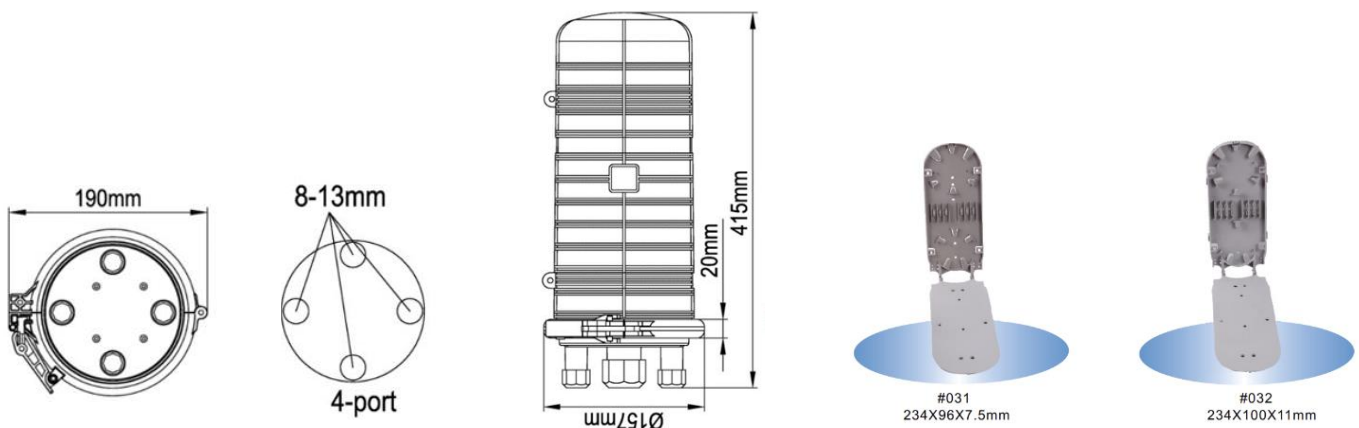

DS72-22BKM DS96-22BKM

Dome Splice Closure Mechanical Seal 04 Ports 72/96 Cores

Features

- ◆ Advanced internal structure design
- ◆ Easy and fast to fix fiber cable
- ◆ Fiber suffers no attenuation
- ◆ The closure is spacious enough for winding and storing fibers.
- ◆ Fiber Optic Splice Trays (FOSTs) are design in SLIDE-IN-LOCK and its opening angle is about 90°.
- ◆ The curved diameter meets with international standard.
- ◆ Easy and fast to increase and reduce FOSTs.
- ◆ Innovative elastic intergrated seal fitting.

Application

- ◆ Suitable for bunchy fibers.
- ◆ Aerial, underground, wall mounting, hand hole-mounting and duct-mounting.

Dimension

Specification

1	Closure Capacity:	72 Cores	96 Cores
2	Cable Port:	4*round port: $\Phi 8$ - $\Phi 13$ mm	
3	Material:	PP	
4	Protection Grade:	IP68	
5	Mounting Method:	Aerial, Wall, Pole, Underground	
6	Splice Trays	6*12F	8*12F 4*24F
7	Dimension:	H415mm*D157 mm	
8	Operation temperature:	-40~+65 °C	