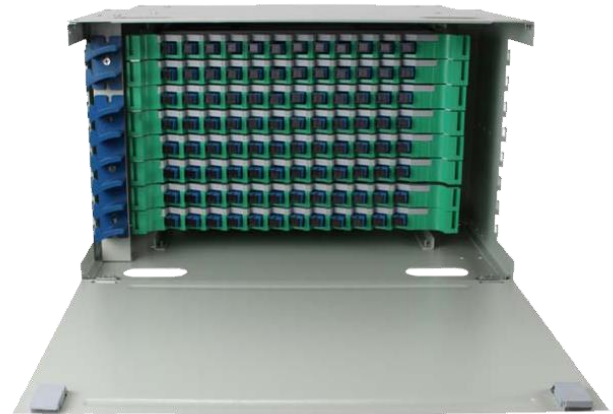

## ODF-4U-96-SC-UPC

### SC OPTICAL DISTRIBUTION FRAME

#### Features

- ◆ With function of distribution and splicing
- ◆ 4U height, 8 trays, 12 ports one tray
- ◆ Adapter FC, SC, ST and LC can be installed
- ◆ Easy to operate and convenient maintenance
- ◆ Metal material box
- ◆ Can be installed on the 19" standard rack
- ◆ Suitable for ribbon and non-ribbon cable

#### General

Max. Capacity	96 Core
Adapter Type	SC/UPC
Trays	8 PCS
Box Material	Cold rolled steel plate
Dimension	480mm(W)*260mm(D)*4U
Atmospheric pressure	70Kpa~106Kpa
Weight	12.2KGS
Operation Temperature	-40°C ~ +60°C